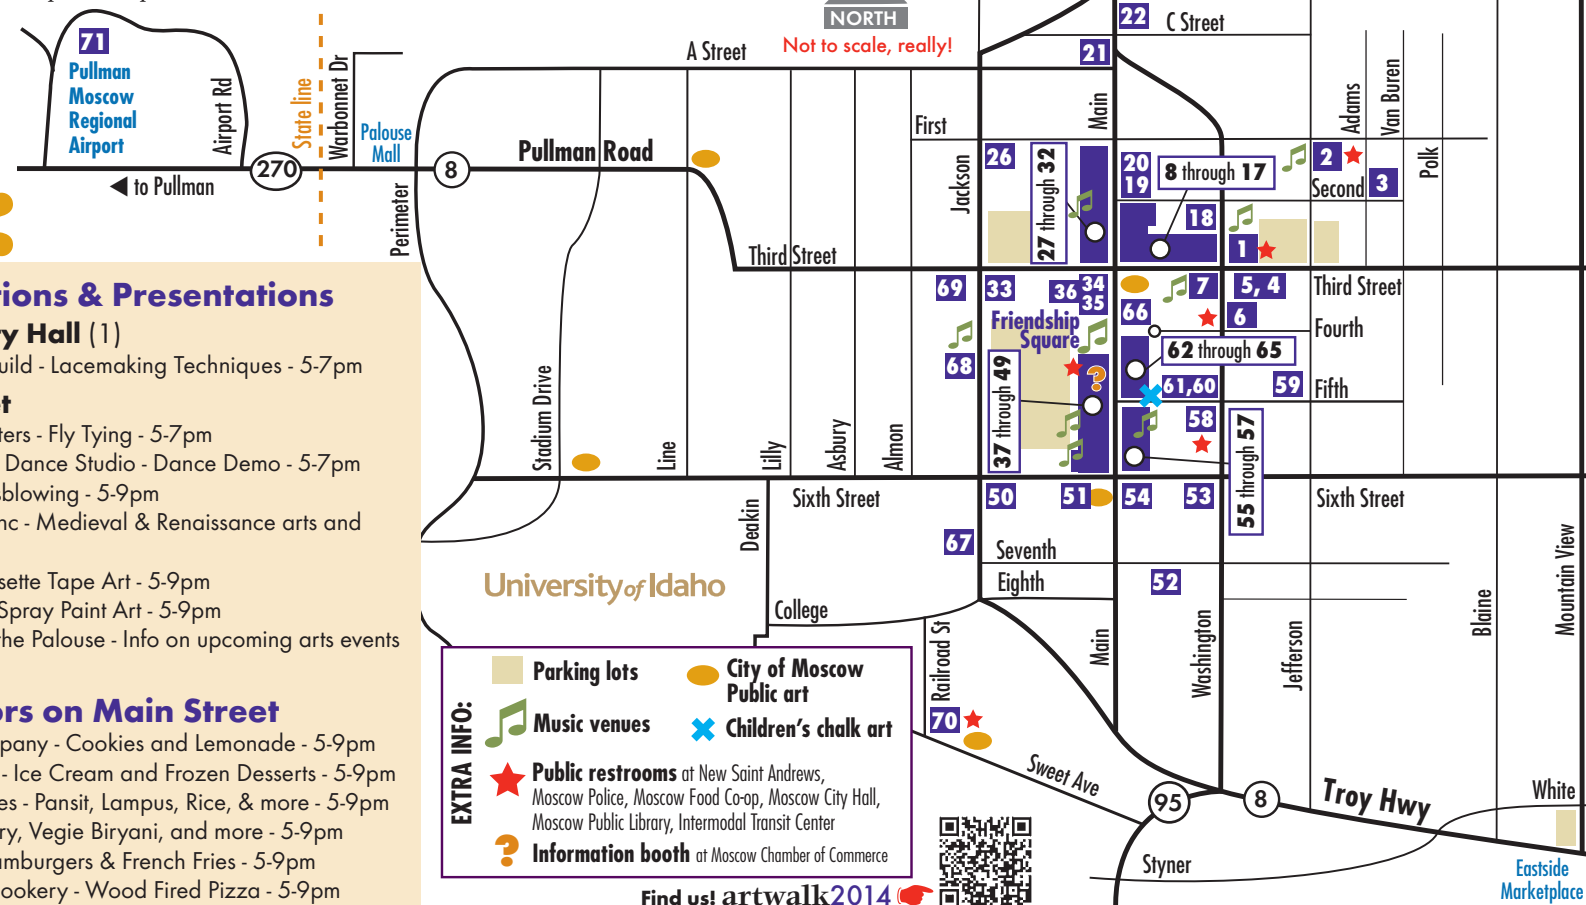

Food Vendors on Main Street

Sisters Cookie Company - Cookies and Lemonade - 5-9pm
Sticky Fingers Farm - Ice Cream and Frozen Desserts - 5-9pm
Advincual Enterprises - Pansit, Lampus, Rice, & more - 5-9pm
Mela - Chicken Curry, Veggie Biryani, and more - 5-9pm
Humble Burger - Hamburgers & French Fries - 5-9pm
PRLR Wood Fired Cookery - Wood Fired Pizza - 5-9pm