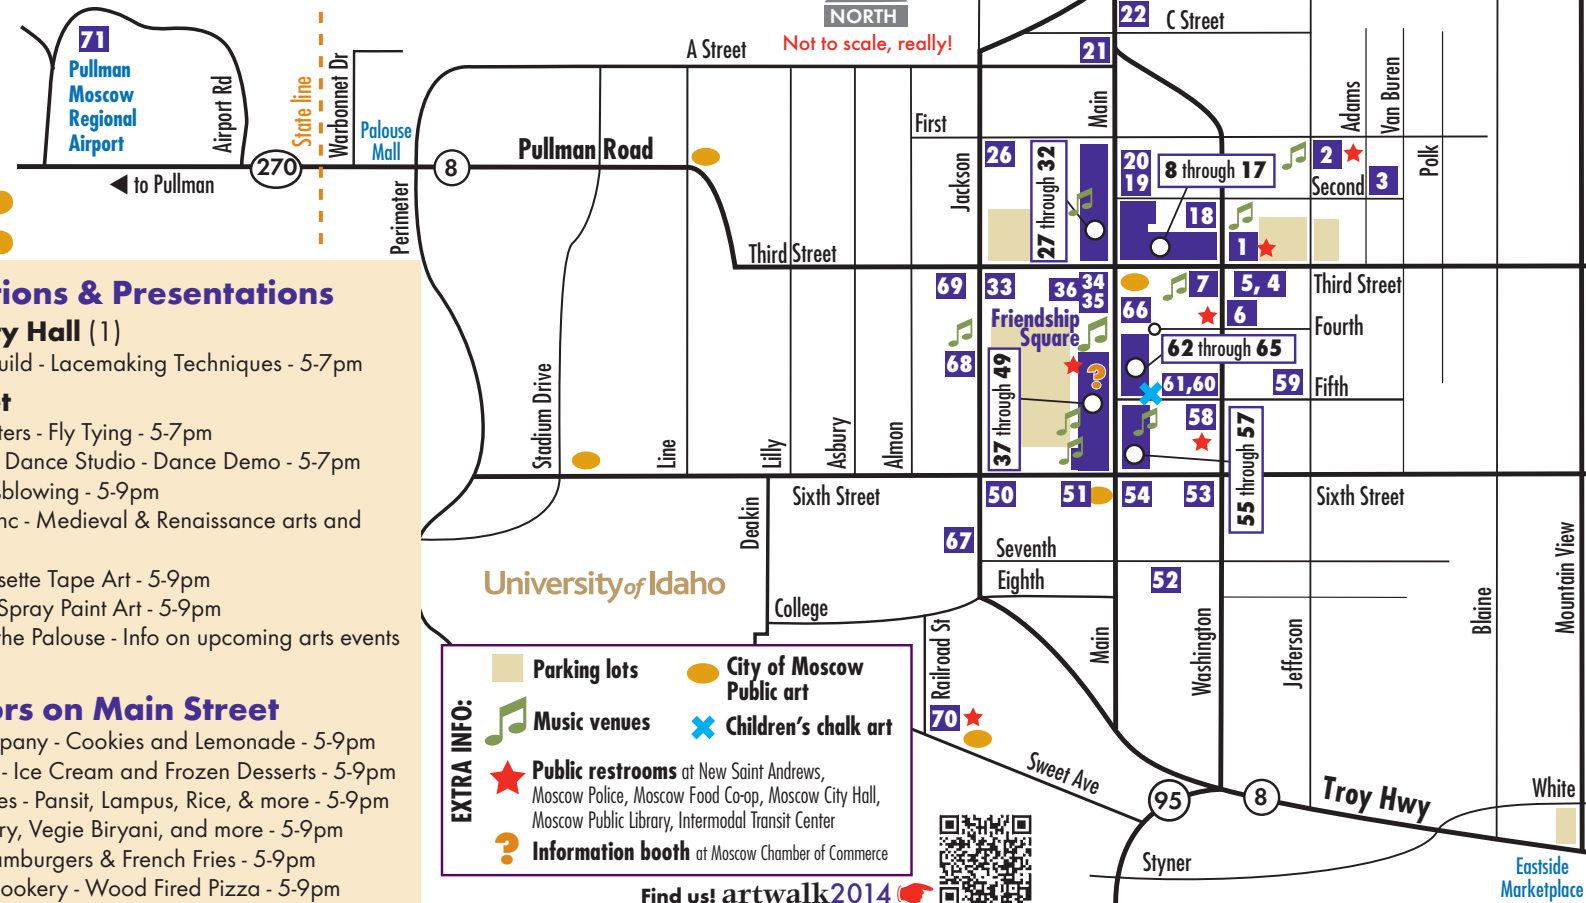

Food Vendors on Main Street

Sisters Cookie Company - Cookies and Lemonade - 5-9pm
Sticky Fingers Farm - Ice Cream and Frozen Desserts - 5-9pm
Advincual Enterprises - Pansit, Lampus, Rice, & more - 5-9pm
Mela - Chicken Curry, Veggie Biryani, and more - 5-9pm
Humble Burger - Hamburgers & French Fries - 5-9pm
PRLR Wood Fired Cookery - Wood Fired Pizza - 5-9pm

Find us! artwalk2014

Live Music!

Third Street Gallery (1)

Jackie Nance, 5-7 pm

Moscow Public Library (2)

Yellow Dog Flats, 4-7pm

Keeney Bros. Music Center (7)

Ukulele Players of the Palouse,
5-6pm