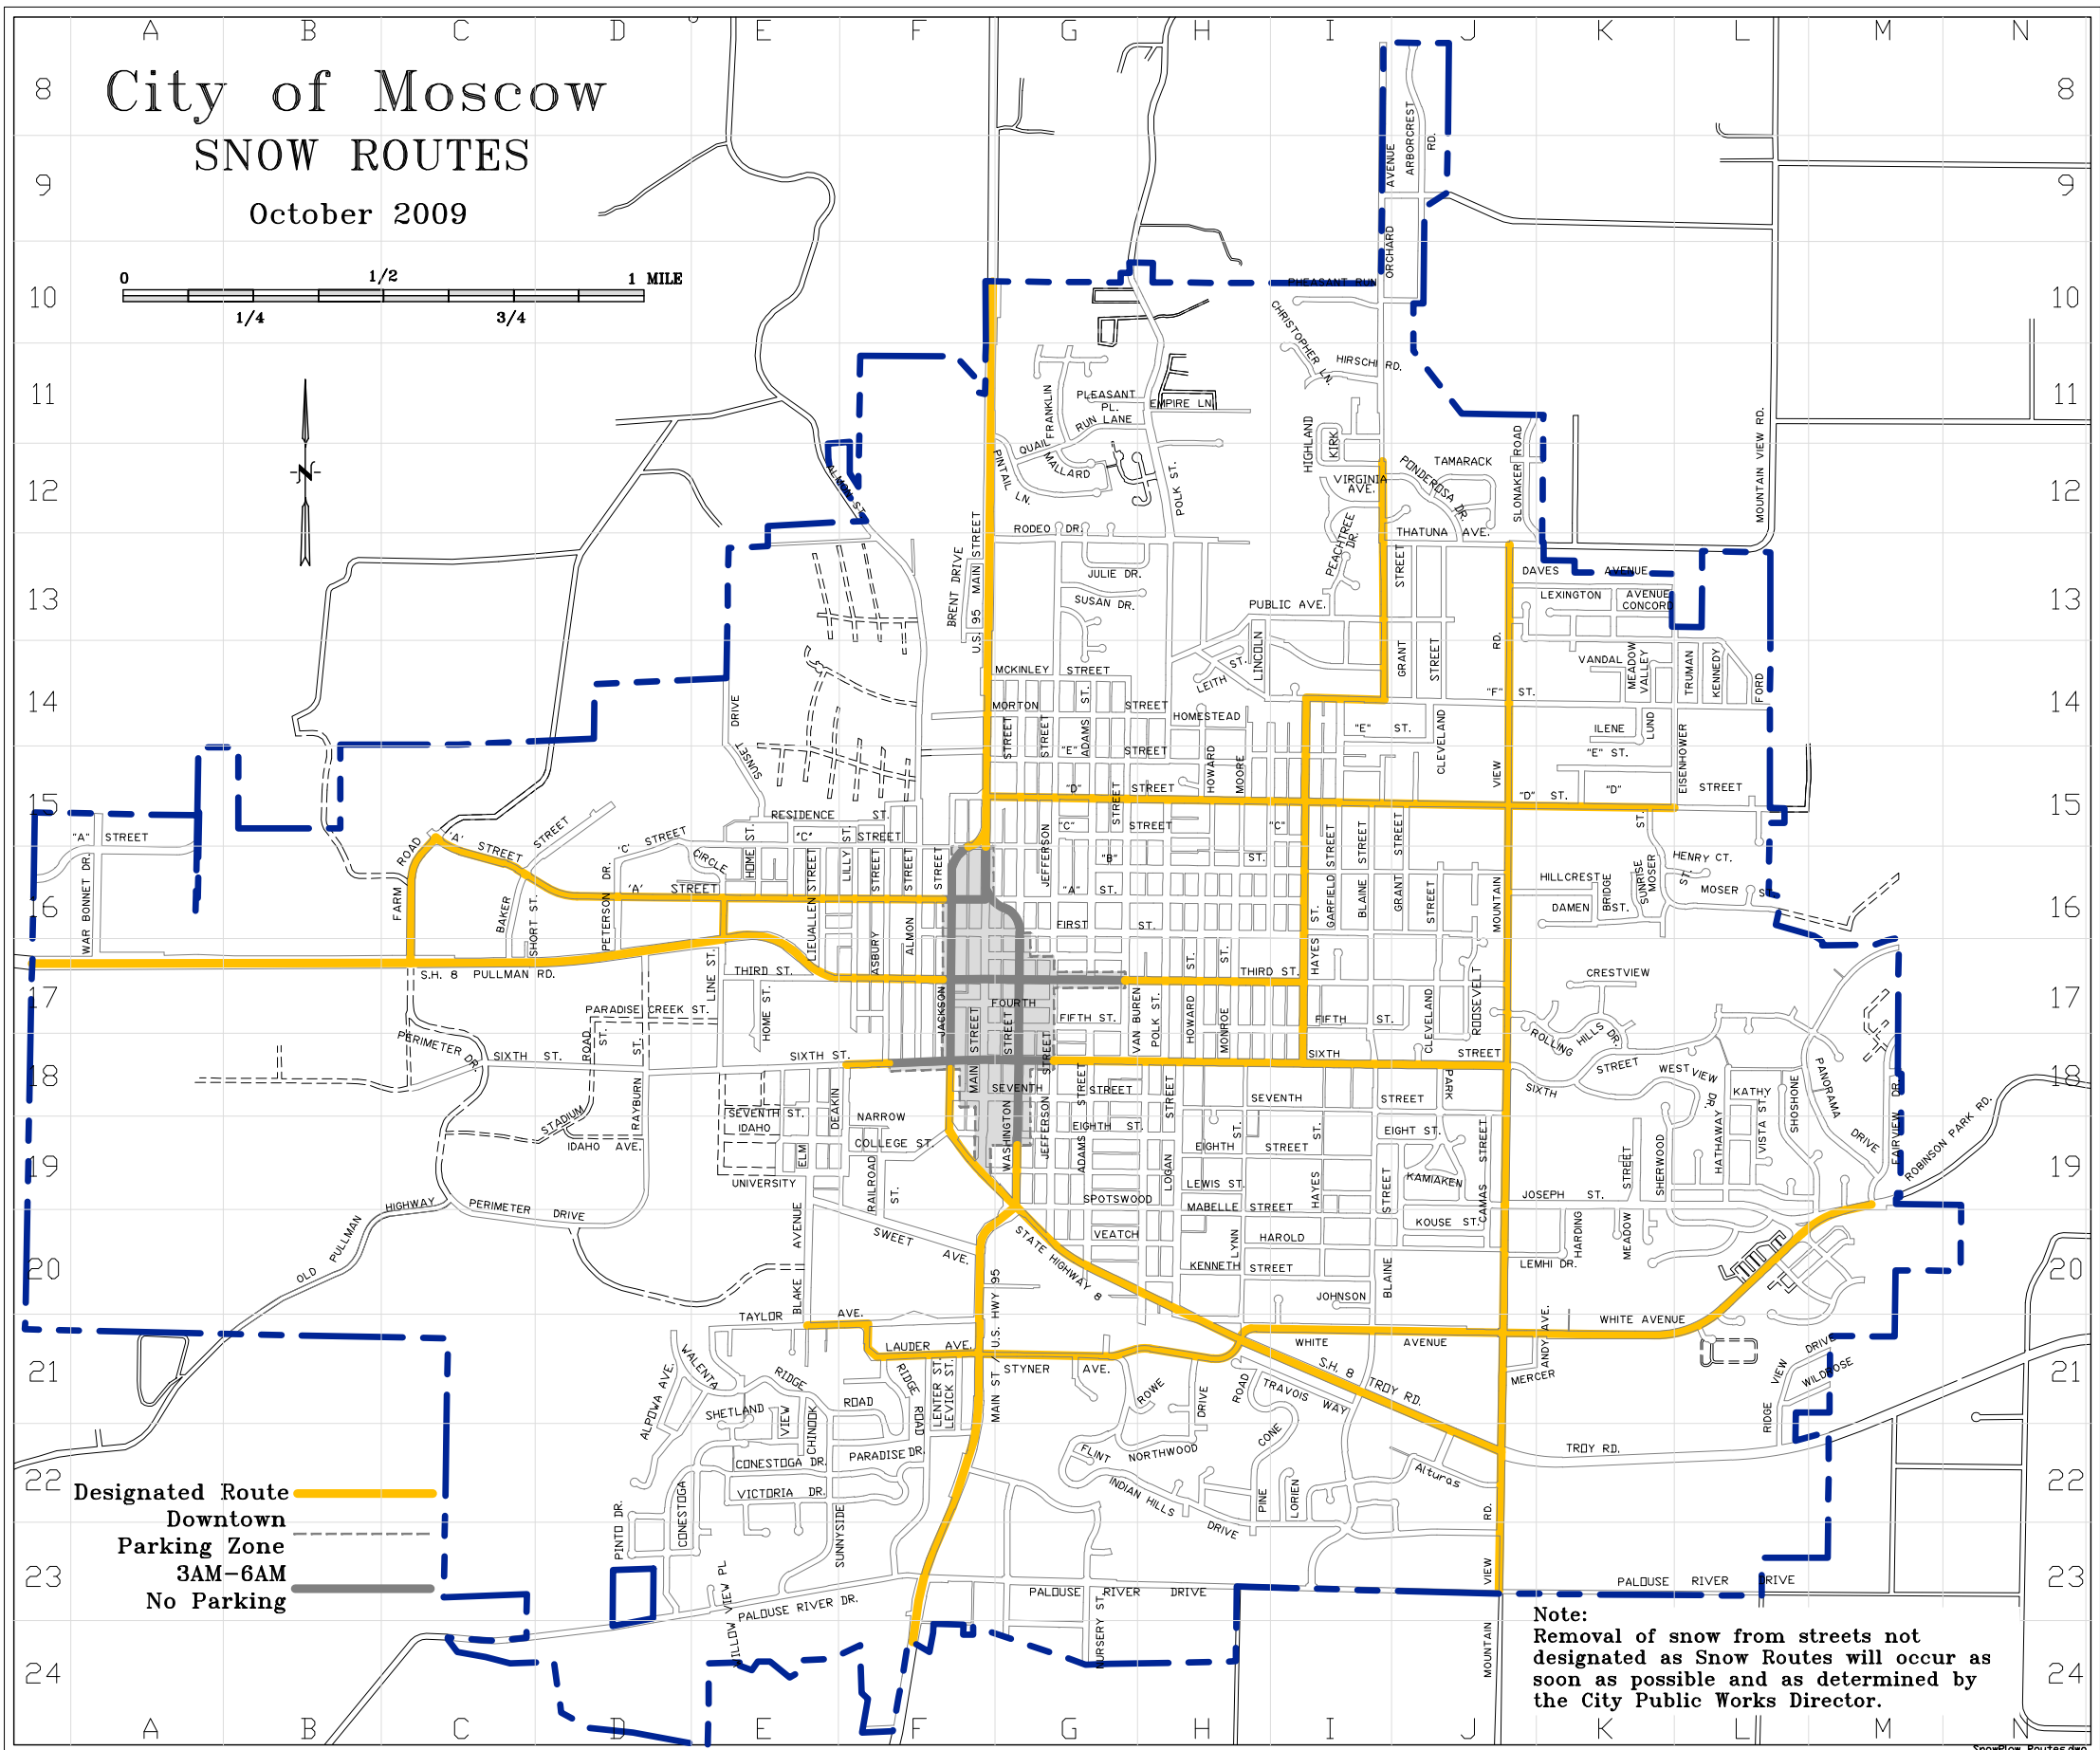

City of Moscow

SNOW ROUTES

October 2009

Designated Route ——— Yellow line
Downtown Parking Zone - - - - - Blue dashed line
3AM-6AM
No Parking ——— Blue solid line

Note:
Removal of snow from streets not designated as Snow Routes will occur as soon as possible and as determined by the City Public Works Director.