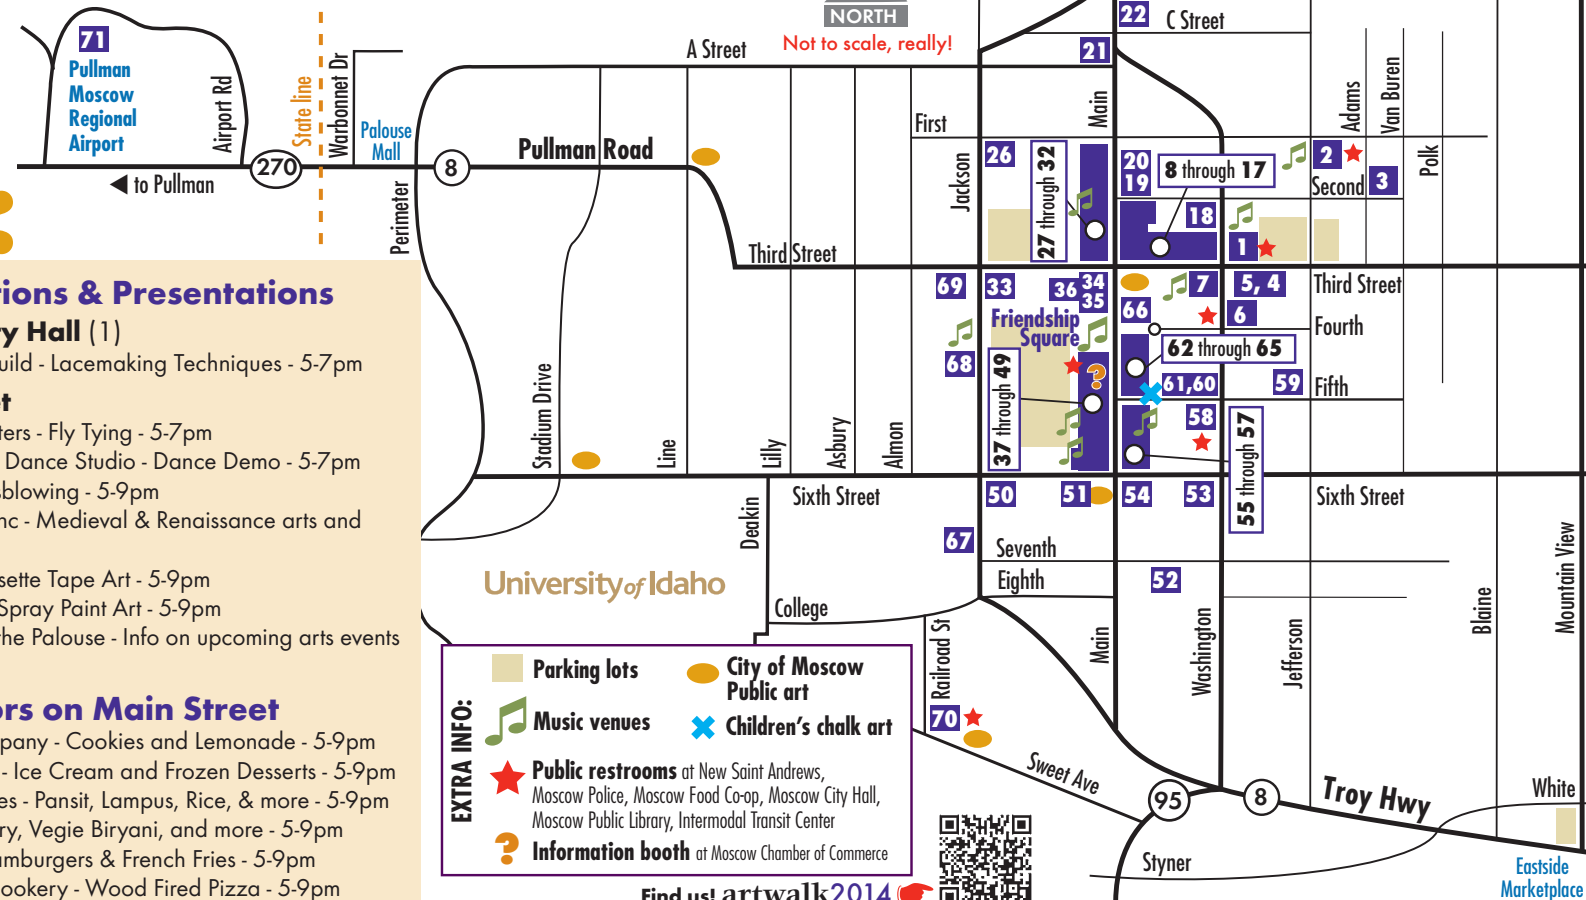

EXTRA INFO:
* Music venues
* Public restrooms at New Saint Andrews, Moscow Police, Moscow Food Co-op, Moscow City Hall, Moscow Public Library, Intermodal Transit Center
* Information booth at Moscow Chamber of Commerce

Find us! artwalk2014