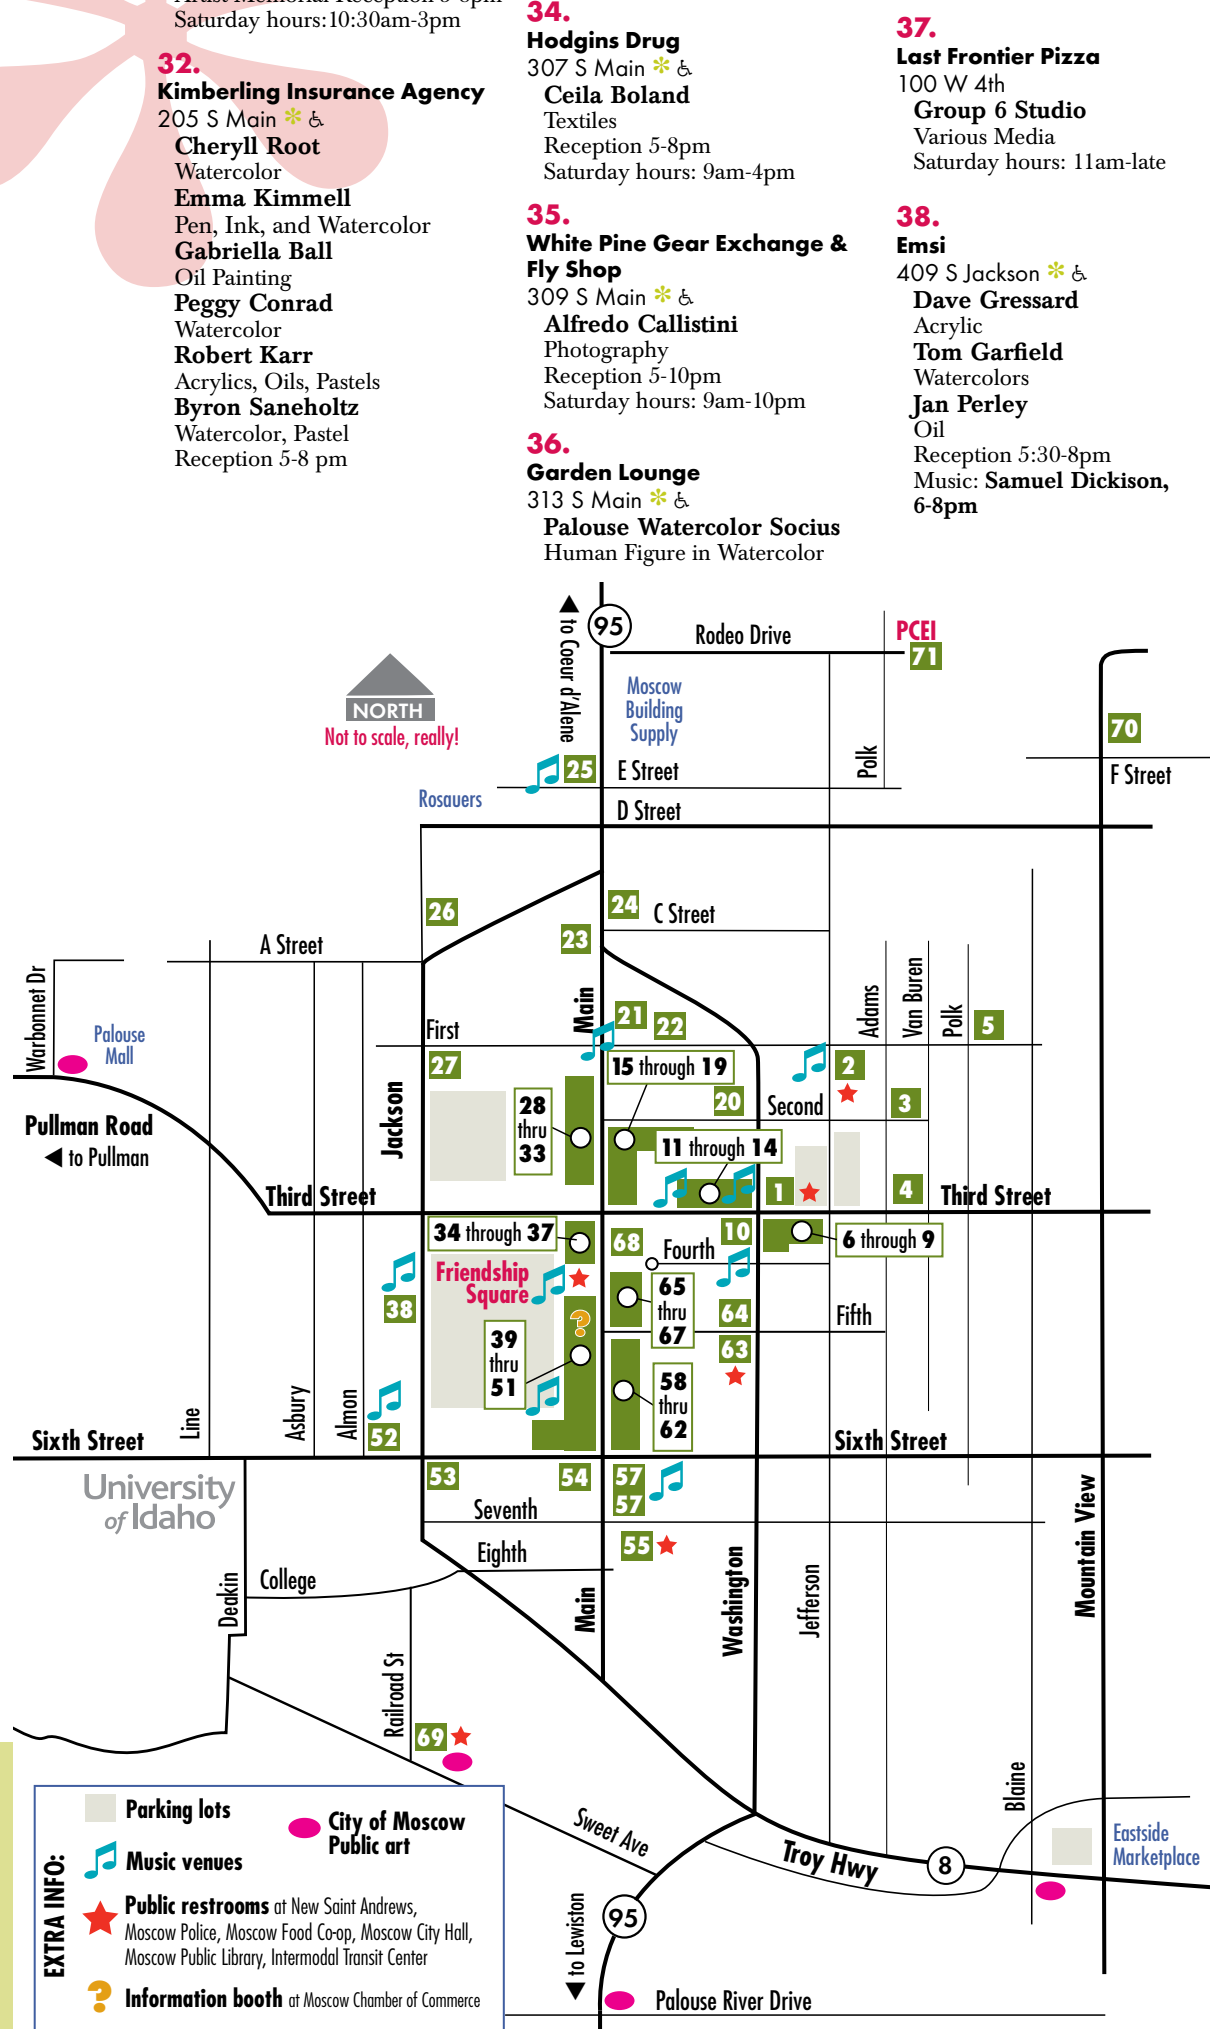

1. **31. Essential Art Gallery & Fine Gifts**
   203 S Main * & E
   Daniel Ng
   Acrylic Painting
   Artist Memorial Reception 5-8pm
   Saturday hours: 10:30am-3pm
2. **32. Kimberling Insurance Agency**
   205 S Main * & E
   Cheryll Root
   Watercolor
   Emma Kimmell
   Pen, Ink, and Watercolor
   Gabriella Ball
   Oil Painting
   Peggy Conrad
   Watercolor
   Robert Karr
   Acrylics, Oils, Pastels
   Byron Sanholtz
   Watercolor, Pastel
   Reception 5-8 pm
3. **33. Coldwell Banker Tomlinson**
   217 S Main * & E
   Pam Rogers
   Photography
   Reception 3-6pm
4. **34. Hodgins Drug**
   307 S Main * & E
   Ceila Boland
   Textiles
   Reception 5-8pm
   Saturday hours: 9am-4pm
5. **35. White Pine Gear Exchange & Fly Shop**
   309 S Main * & E
   Alfredo Callistini
   Photography
   Reception 5-10pm
   Saturday hours: 9am-10pm
6. **36. Garden Lounge**
   313 S Main * & E
   Palouse Watercolor Socius
   Human Figure in Watercolor
7. **37. Last Frontier Pizza**
   100 W 4th
   Group 6 Studio
   Various Media
   Saturday hours: 11am-late
8. **38. Emsi**
   409 S Jackson * & E
   Dave Gressard
   Acrylic
   Tom Garfield
   Watercolors
   Jan Perley
   Oil
   Reception 5:30-8pm
   Music: **Samuel Dickison, 6-8pm**