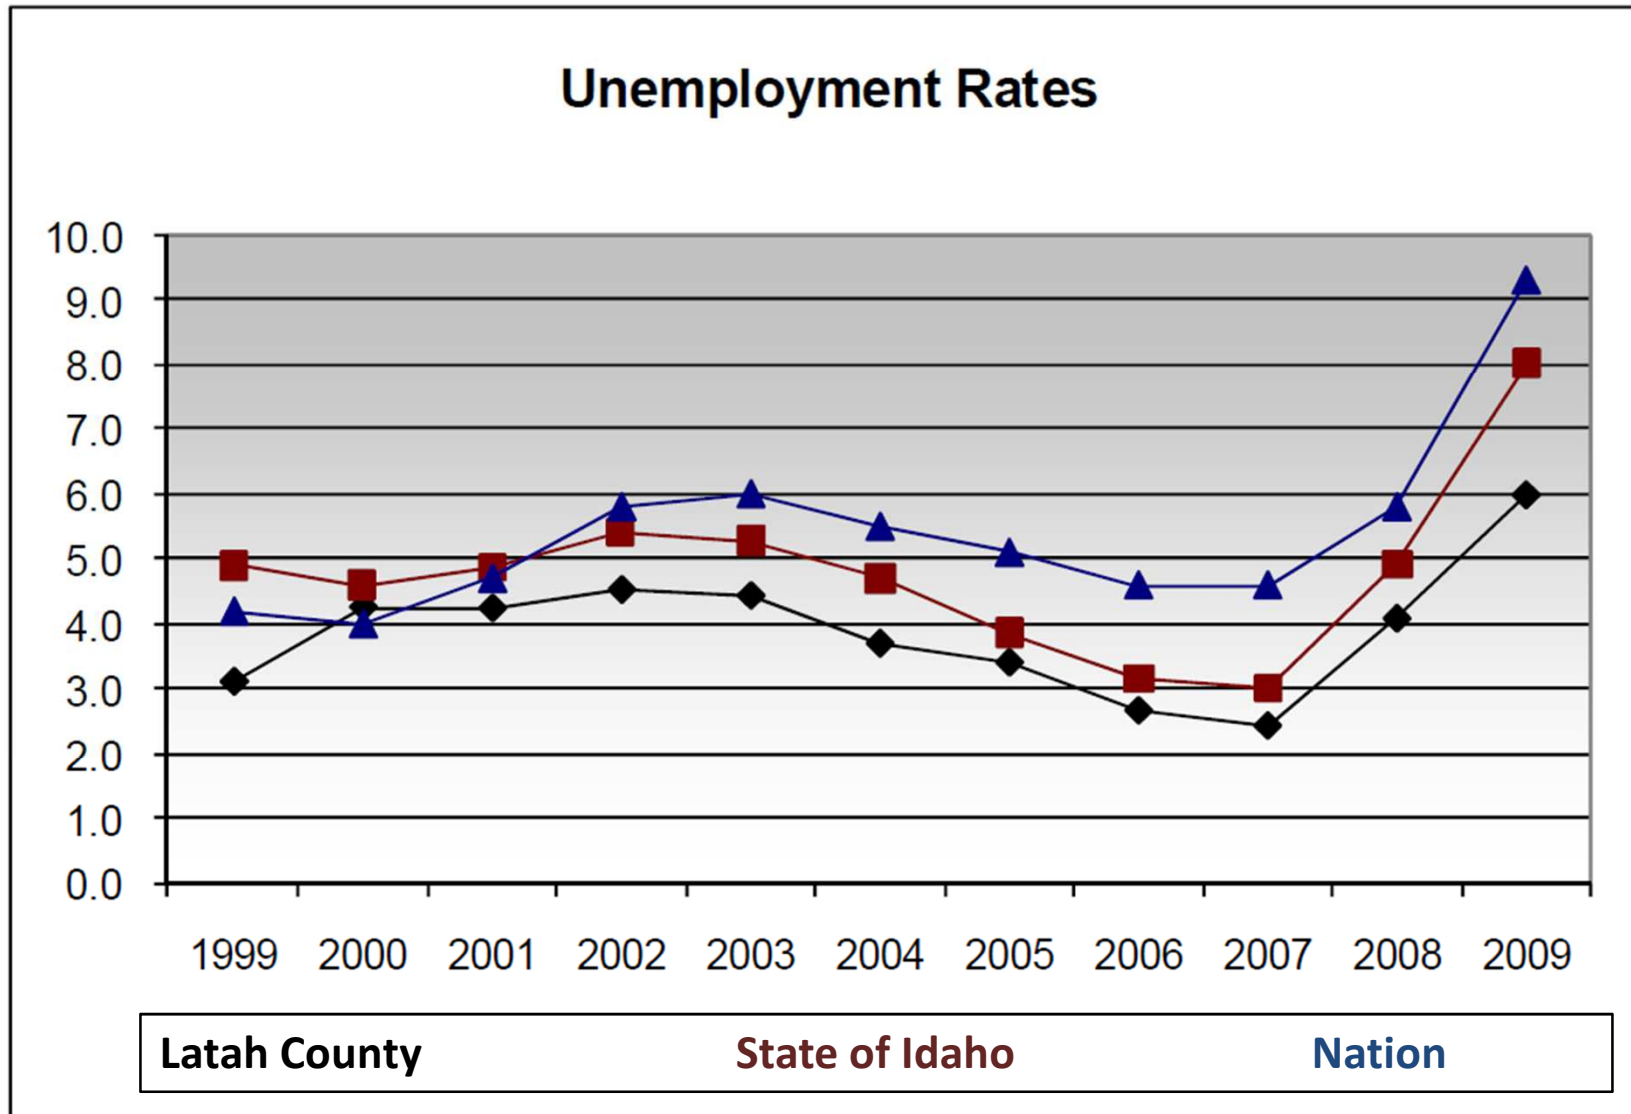

Idaho Department of Labor Idaho Employment Newsletter

Yearly Minimum Wage & the Poverty Line

Latah County Workforce Trends

Kathryn Tacke, Regional Economist,

Unemployment Rate • December 2010

Percent of Population Living Below Poverty

Source: Idaho Department of Labor