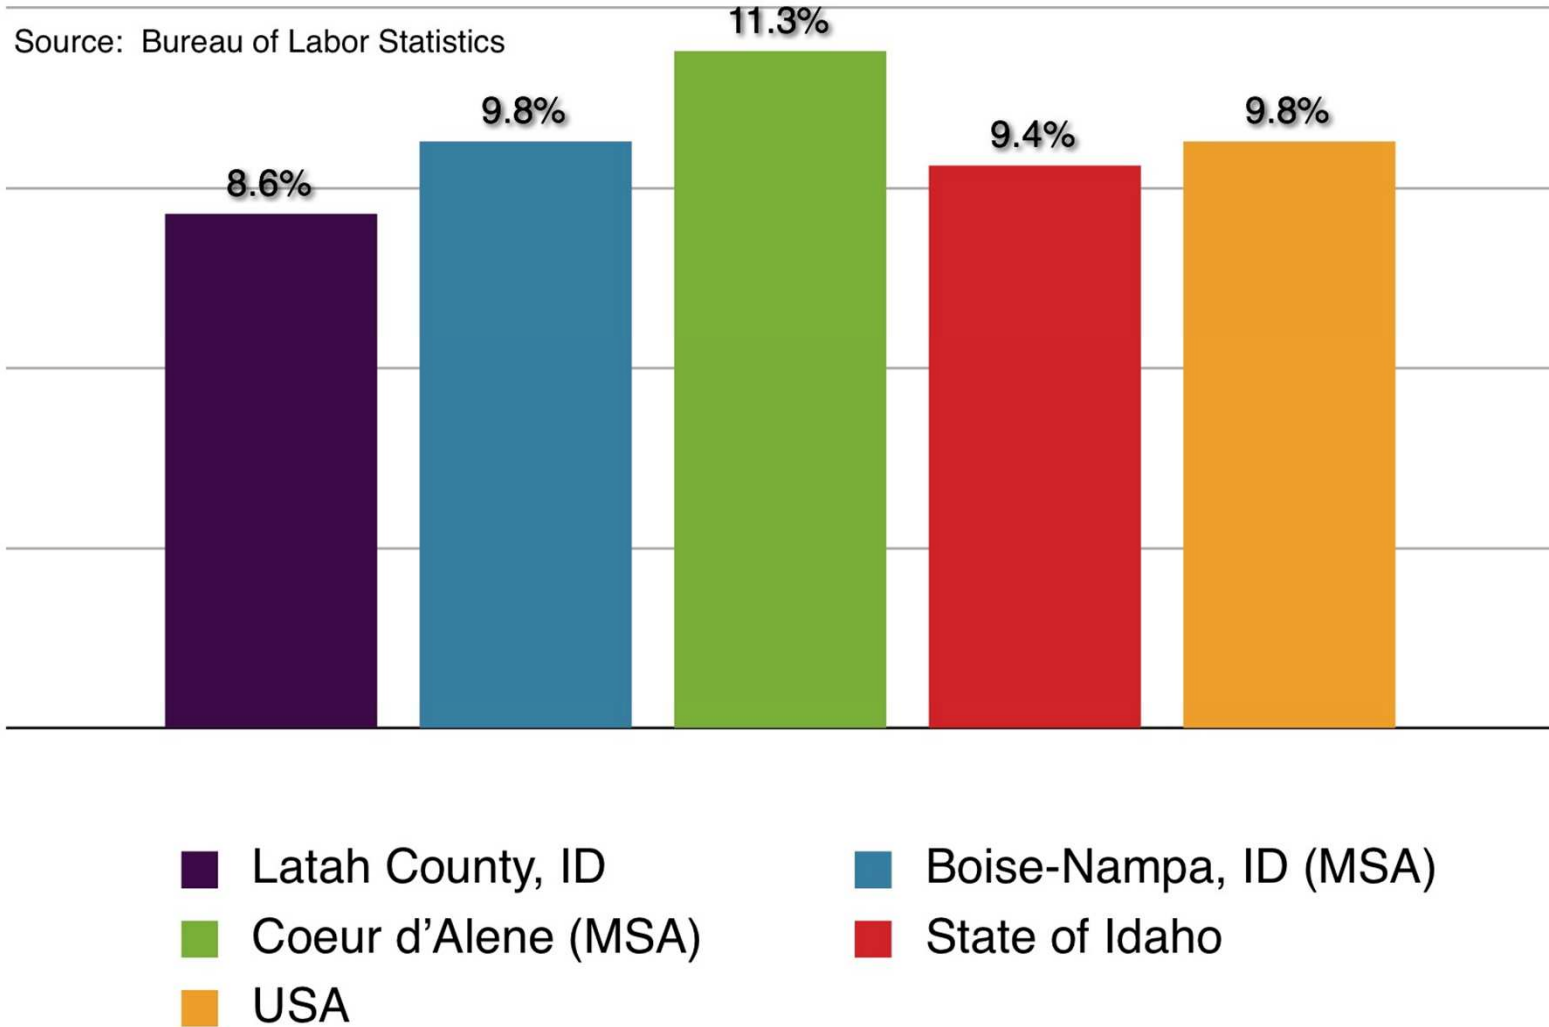

Idaho Department of Labor Idaho Employment Newsletter

Yearly Minimum Wage & the Poverty Line

Latah County Workforce Trends

Kathryn Tacke, Regional Economist,

Unemployment Rate • December 2010

Percent of Population Living Below Poverty

Source: Idaho Department of Labor