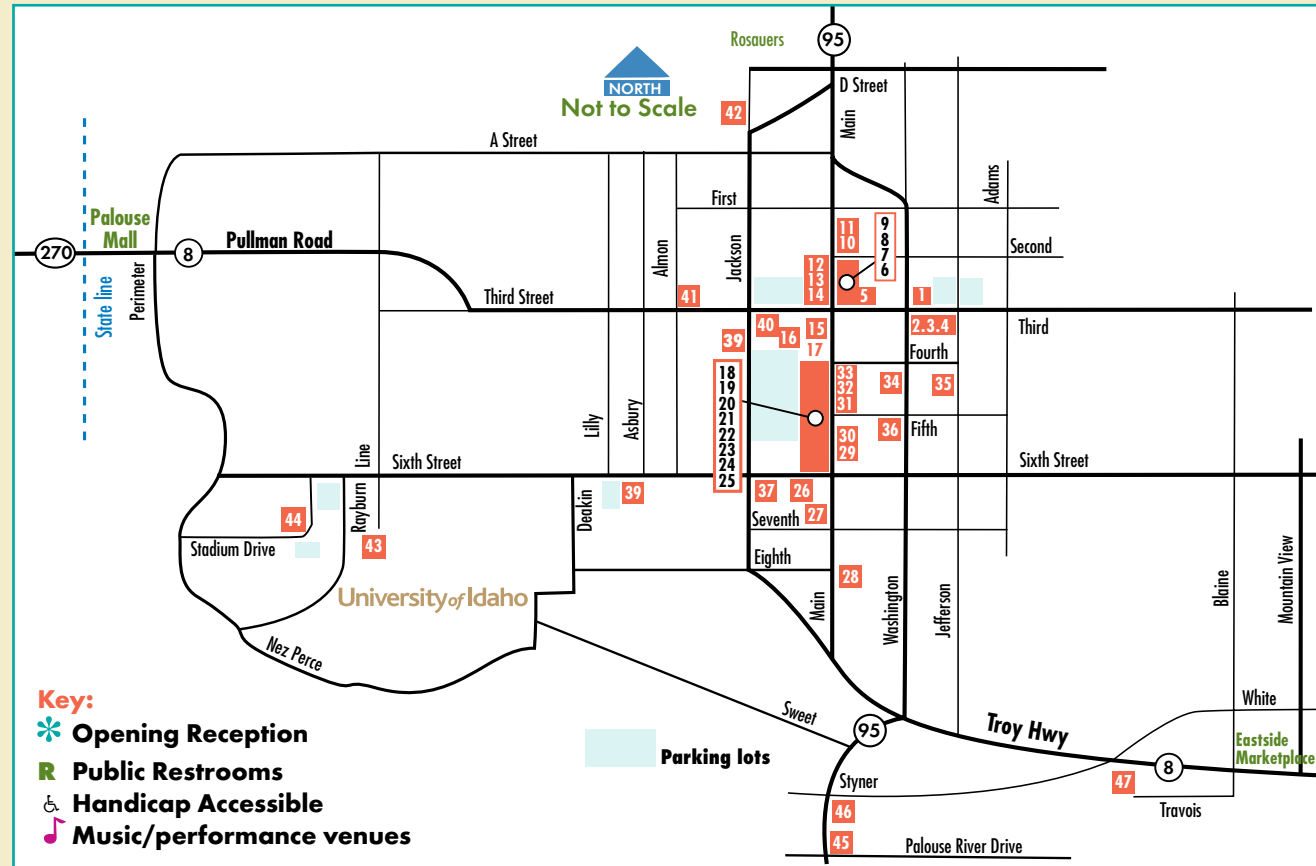

- 21. Allegra Print & Imaging**
507 S. Main St. & *
Lisa McCormick
Acrylic Pointillism on Canvas • 3 months
- 22. Marco Polo Imports**
511 S. Main St. & *
Debbie Chan
Mixed Media • 3 months
- 23. Above the Rim Gallery**
513 S. Main St. *
Jennifer Holland
Corpus Memento
Antique Dress forms & mixed media • 3 months
- 24. Bookpeople**
521 S. Main St. & *
Dick Walker
Photography • 3 months
Guy Baldovi
Encaustic • 3 months
Ludmilla Saskova
Mixed Media • 3 months
- 25. One World Café**
533 S. Main St. & *
Elaine Green
Charcoal • 3 months
Ellen Vieth
Painting • 2 months
- 26. Nectar**
105 W. 6th St. & *
Nara Woodland
Mixed Media • 2 weeks
- 27. Moscow Family Medicine**
623 S. Main St. & *
Wayne Ruby, MD
Watercolors • 3 months
Bruce Barnhart
Photography • 3 months
artwalk EVENT only
Heartless
Music, 6pm-9pm
- 28. Gritman Medical Center**
700 S. Main St. & *
Lynn Cameron
Photography • 3 months
- 29. Howard Hughes Video**
520 S. Main St. & *
Elizabeth Sloan
Mixed Medium • 3 months
Peter Vincent
Photography (Glicee) • 3 months
artwalk EVENT only
Mike Wilson
Video
- 30. Kenworthy Performing Arts Centre**
508 S. Main St. & *
artwalk EVENT only until 7:15pm
2008 Artist Studio Tour artists
- 31. UI Prichard Art Gallery**
414 S. Main & *
Lara Swimmer and Robert Zimmer
Topographies in Built and Natural Landscapes
Mixed Media • 3 months
- 32. North Idaho Athletic Club, LLC**
408 S. Main & *
artwalk EVENT only
Julie's Jazz and Dance
Dance, 5 - 8pm
- 33. Hyperspod Sports**
402 S. Main St & *
Lizette Fife
Hooked Rugs, Pottery • 1 month
- 34. Hodge & Associates, Inc.**
405 S. Washington St. & *
Anne Pekie
Watercolor • 2 months
Ryan Law
Sculpture • 2 months
- 35. Moscow Federal Building Post Office**
220 E 5th Street & *
artwalk EVENT only
Gaylen Hansen
Images of the Palouse
Oil on canvas
- 36. Moscow Food Co-op**
121 E. 5th St. & R *
Donal Wilkinson
Photography • 2 months
Belinda Rhodes
Watercolors and Quilts •
Opening reception August 1
- 37. AmericanWest Bank**
600 S. Jackson St. & *
John Kirkland
Watercolor • 1 month
Nancy Bowman
Water Media • 1 month
- 38. Sweet Peas & Sage**
317 W. 6th St & *
Katherine Clancy
Watercolor • 3 months
- 39. Salvation Army**
315 S. Jackson St & *
Arrow Clayworks
Altered Art • 1 week
Russ Wheelhouse
Collage • 1 Week
- 40. Center on Disabilities and Human Development**
129 W. Third Street & *
Community Artists
Mixed Media • 3 months
- 41. Untamed Art Tattoo Studio**
230 W. Third St. *
Steven Franklin
Sketches and Tattoos • 2 months
Michaela Dilworth
Acrylic • 2 month/YOUTH
Tom Davidson
Oil, Pen and Ink, Graphite • 2 months
artwalk EVENT only
Steven Franklin
Tattoo Art, 7 - 8pm
- 42. Moscow Recycling**
401 N. Jackson St. & *
artwalk EVENT only Saturday, 10am - noon *
Wild @ Art and Rendezvous for Kids
2007 Metal Sculpture Installation
Metal
James Donley
Music and Sound Effects the Recycled Way
- 43. UI Commons Reflections Gallery**
UI Commons, Line St and University Ave. & R *
Lynne Haagensen
Photocopy Collage • 1 week
- 44. UI Hartung Theater**
Stadium Drive, UI campus & *
Jennifer Rod
Sculpture • Until Aug 2
- 45. Columbia Tractor**
1906 S. Main St. & *
Anna Brewer
Cartoons and Paintings • 2 months
- 46. Bearable Dentistry**
1410 S. Main St. & *
Monica Hulubei
Oils and Acrylics • 2 months
- 47. Café Silos**
695 Styner Ave. & *
Marilyn Lysohir
Ceramic Sculpture • 2 months
Laurel Macdonald
Oil and Print with Colors • 2 months
Ruby Valenine
Miniature Abstract Painting • 2 months
Louise Colson and Gina Murray
Fused Glass Sculpture • 2 months
artwalk EVENT only
Musaique
Jazz, 5 - 8pm